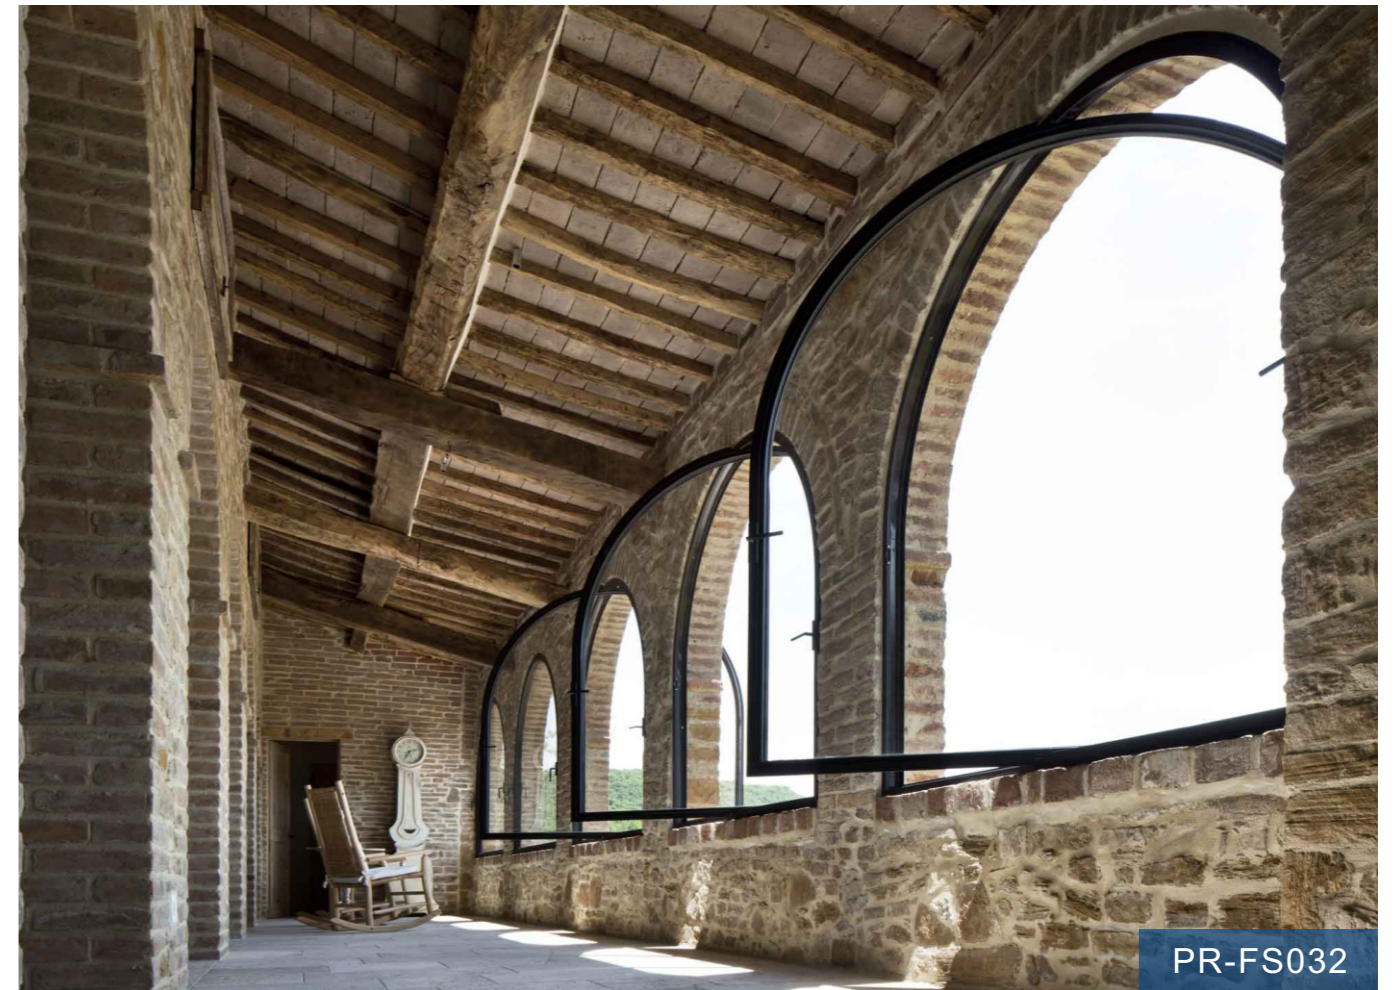

Bi-folding Window & Door

PR-FS034

PR-FS035

PR-FS032