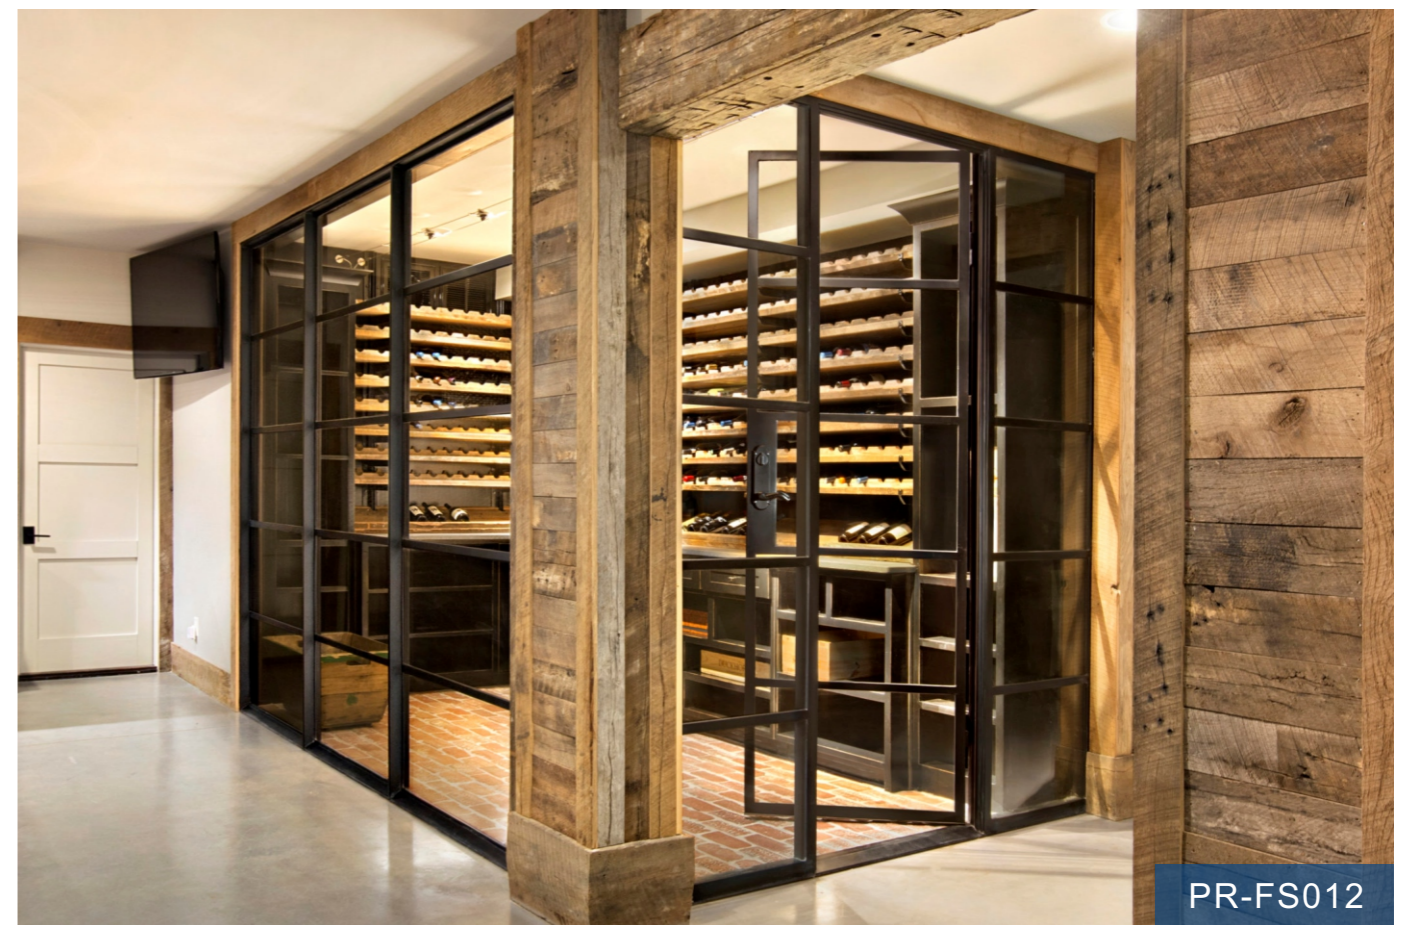

Fixed window Partition Wall

PR-FS012