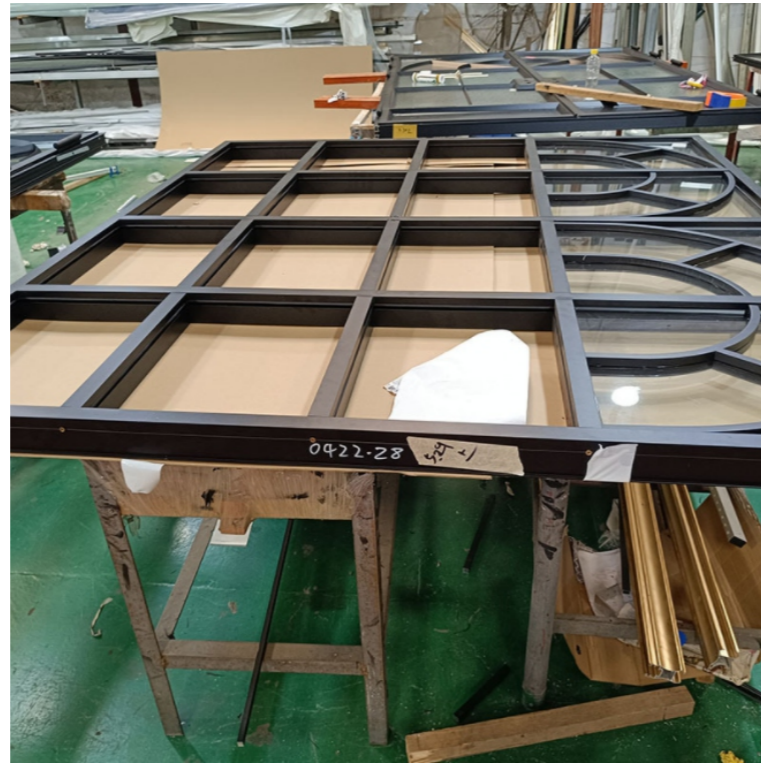

Production Picture