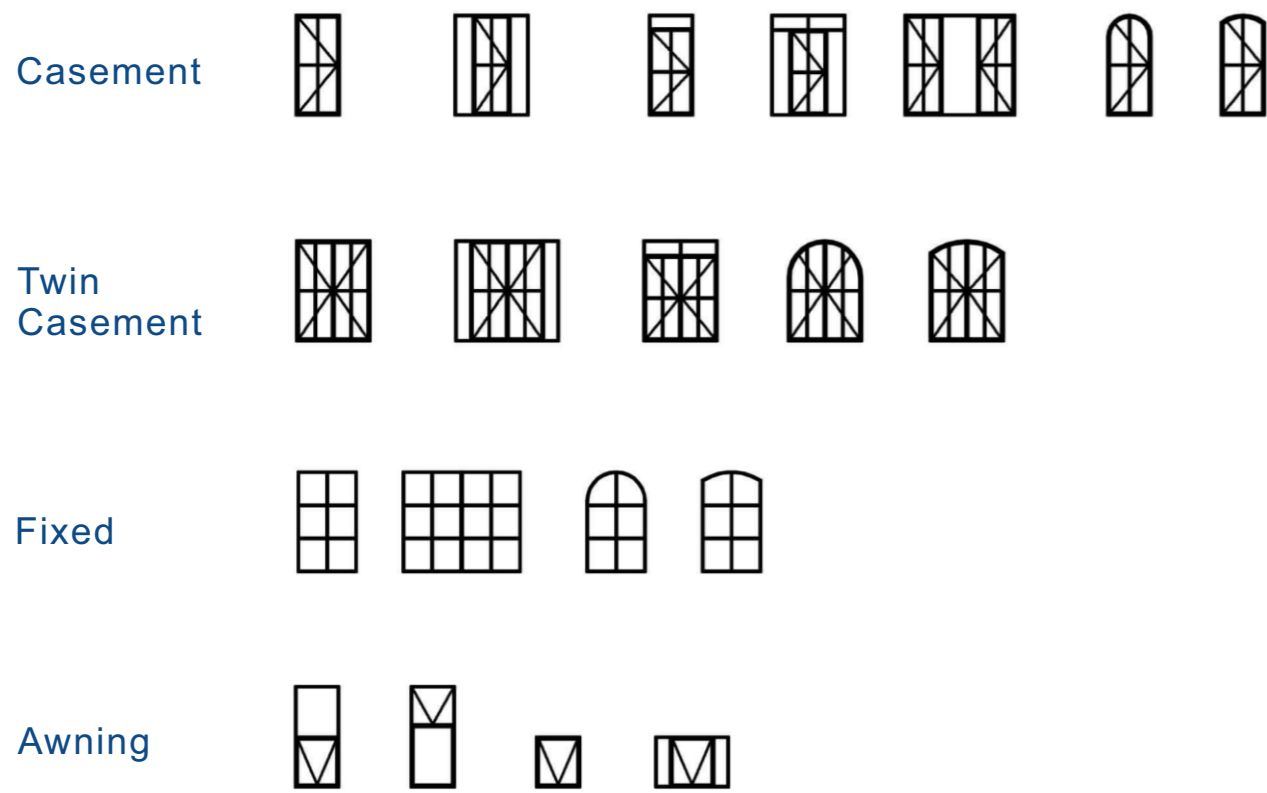

■ Slim Steel Windows