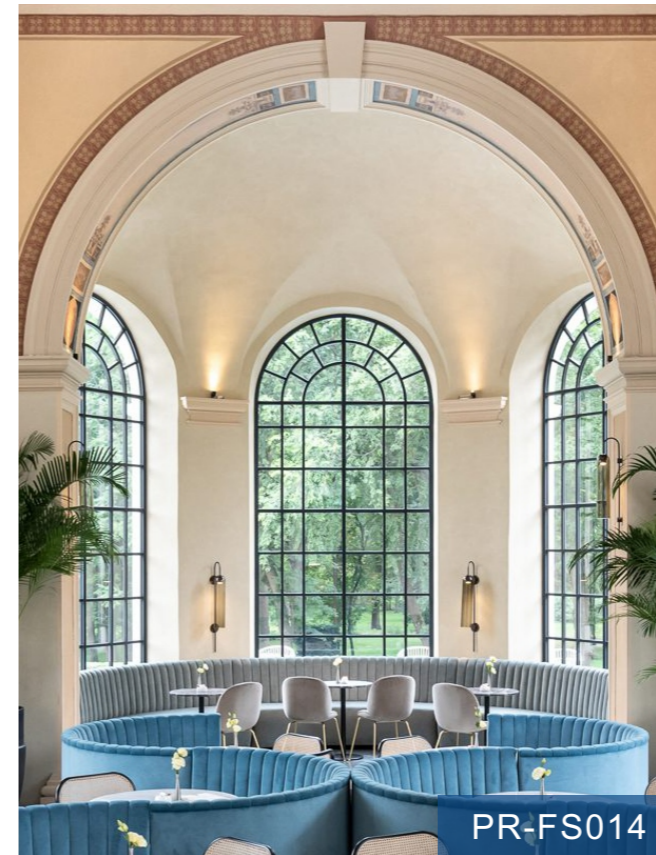

Fixed window Partition Wall

Material: Steel

Glass: 5+9A+5mm/ 6+12A+6mm Low-e tempered glass

Surface: Hot-galvanized & Painting

Opening : Fixed

No need other accessories.