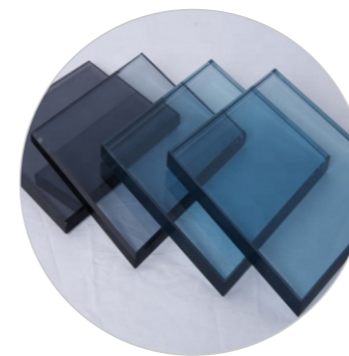

■ Slim Steel Windows

Profile Color

Faux copper (light)

Brushed gold (light)

Brushed Pewter (light)

Glass Types

Tinted Glass

Clear Glass